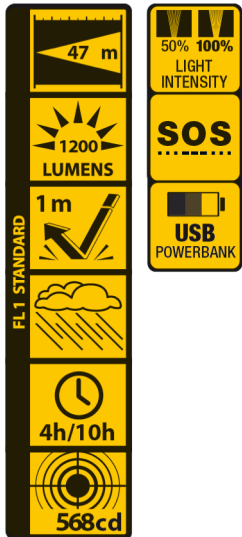

10 Watt LED Working Lamp • 1200 Lumen Power

M-WKL-016

Function	100% - 50% - SOS - Flashing light - Off USB powerbank function, output 5V 1A LED charging status indicator
LED Type	10 Watt LED
Light Output	1200 lumens
Beam Distance	47m
Run Time	100% = 4h / 50% = 10h
Water Resistance	IPX3
Material	ABS plastic and rubberized corners
Color	Black and yellow
Battery operated	1x 4400mAh Lithium batterie pack included
Accessory	USB cable
Dimensions	14.20cm x 10.20cm x 3.40cm
Packaging	1 piece in colorbox
EAN	0884620054441